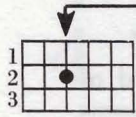

[4th String, 2nd Fret = Starting Pitch]

What Child Is This?

Chords: Em-D-B7-G

Old English

Flowing Tempo

What Child is This who, laid to rest, On
 Ma-ry's lap is sleep- ing? Whom
 an- gels greet with an- thems sweet, while
 shep- herds watch are keep- ing?
 This, this is Christ the King whom
 shep- herds guard and an- gels sing;
 Haste, haste to bring him Laud, the
 babe, the Son of Ma- ry.