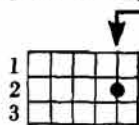

[2nd String-2nd Fret = Starting Pitch]

Down By The Riverside

DOWN BY THE RIVERSIDE is a lively spiritual with countless verses. Here are but a few: Be sure to maintain a lively swinging tempo.

Chords: A-E7-D
Spiritual

Lively Tempo A

Gon-na lay down my sword and shield, — Down By The

Riv-er - side, — E7 Down By The Riv - er - side, — A Down By The

Riv-er - side, — Gon-na lay down my sword and shield, — Down By The

Riv-er - side, — E7 I'll stu - dy war no A more. —