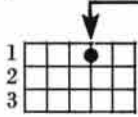

[3rd String—1st Fret = Starting Pitch]

Swing Low, Sweet Chariot

SWING LOW, SWEET CHARIOT is a beautiful, moving spiritual. While it contains a definite reference to the glorious land hereafter, it also contains another more subtle reference to the underground railroad.

Chords: E—A—B7
Spiritual

Slowly

Chorus: E / / / / A / E / / / / V / / / / /

Swing Low, Sweet Char - i - ot, — Com-in' for to car - ry me

B7 / / / / V A E / / / V A E / / /

home, Swing_ Low, Sweet Char - i - ot, —

/ / B7 E / / / / V / / / V / / / V / / / V

Com-in' for to car - ry me home, 1. I looked o - ver Jor-dan an'

A E / / / V B7 / / / / V A

what did I see, — Com-in' for to car - ry me home,

A E / / / V A E / / / V B7 E / / / V / / /

band_of an - gels com-in'af-ter me, — Com-in' for to car-ry me home.

2. E A E
When I get to glory, my voice I'll raise,
B7
Comin' for to carry me home,
A E A E
To sing a song of grateful praise,
B7 E
Comin' for to carry me home.